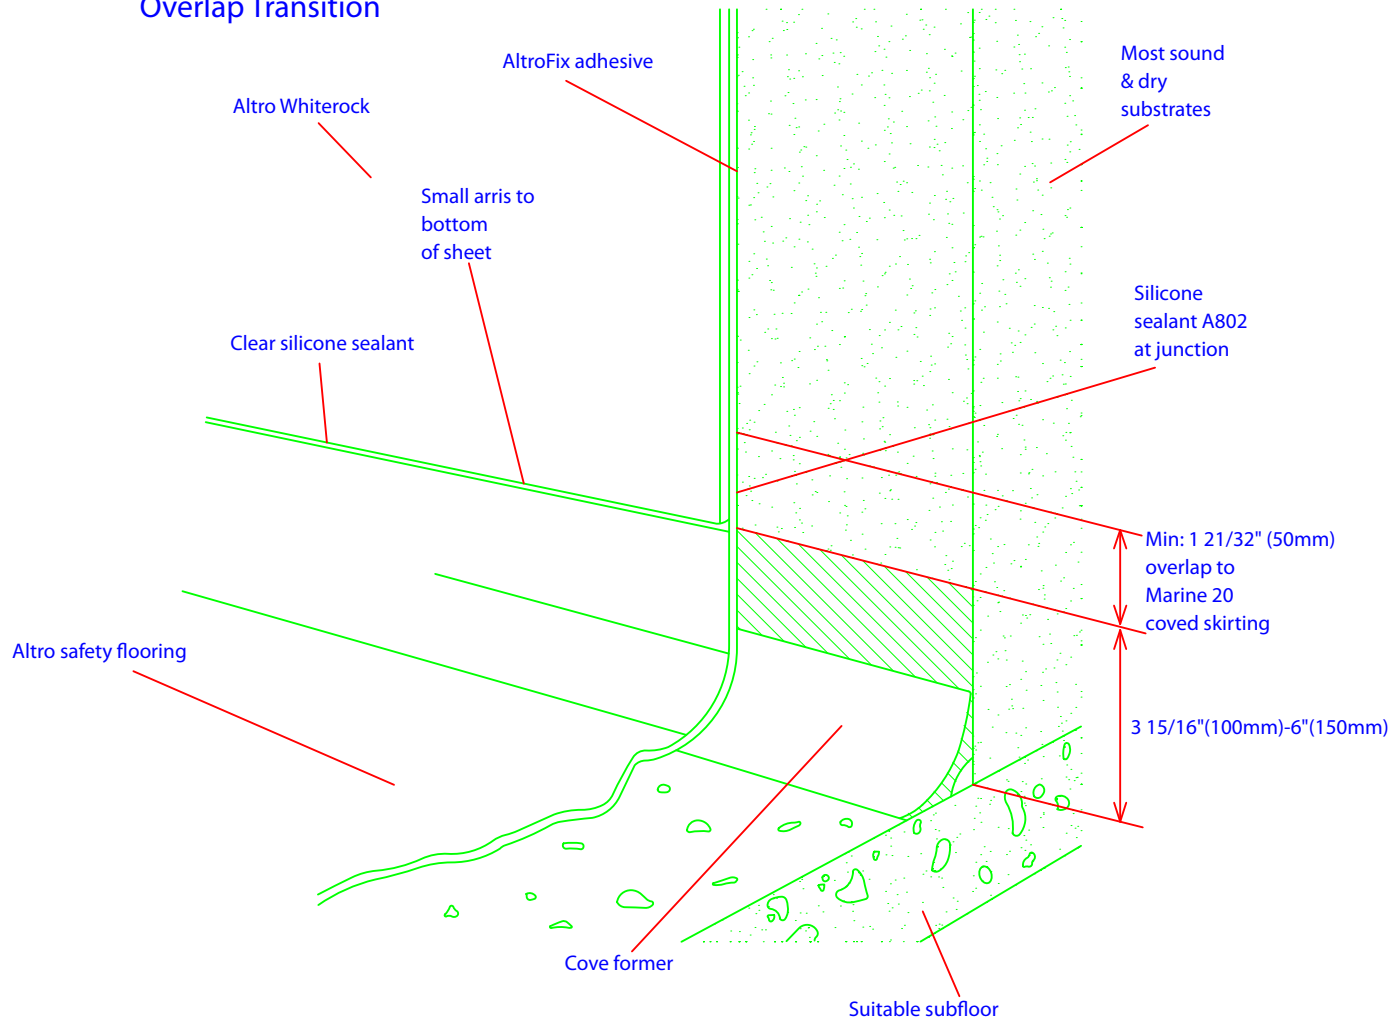

Whiterock installed over most sound, dry substrates, overlapping self-covered safety flooring fixed with the appropriate AltroFix adhesive

sealed with silicone sealant at the overlap junction, Clear silicone to bottom of sheet.

Overlap Transition

Altro Whiterock to Altro Safety Flooring Overlap Transition
explore **altro.com**