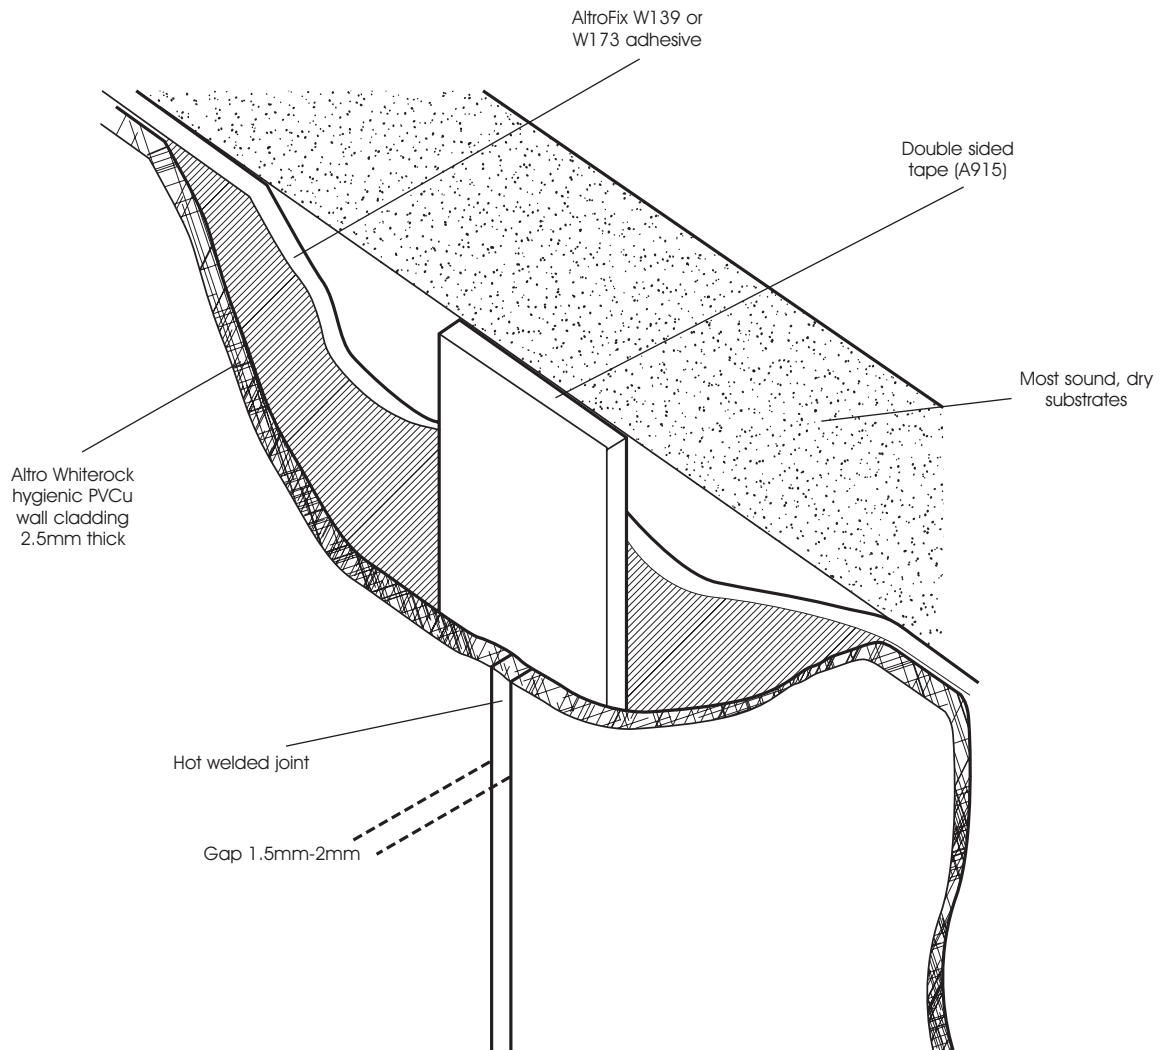

Altro Whiterock™ hygienic PVCu wall cladding welded to Altro Whiterock hygienic PVCu wall cladding detail

MAY 2006

typical specification (Ref: W9)

Altro Whiterock hygienic PVCu wall cladding 2.5mm thick installed over most sound, dry and level substrates, fixed with AltroFix™ W139 adhesive (A814) or W173

adhesive (A820) and double sided tape (A915), between sheets. Hot welded joint as per Altro installation recommendations.

for further information or technical advice

tel: 01502 561364 fax: 01502 531461

e-mail walls@altro.com or explore www.altro.com